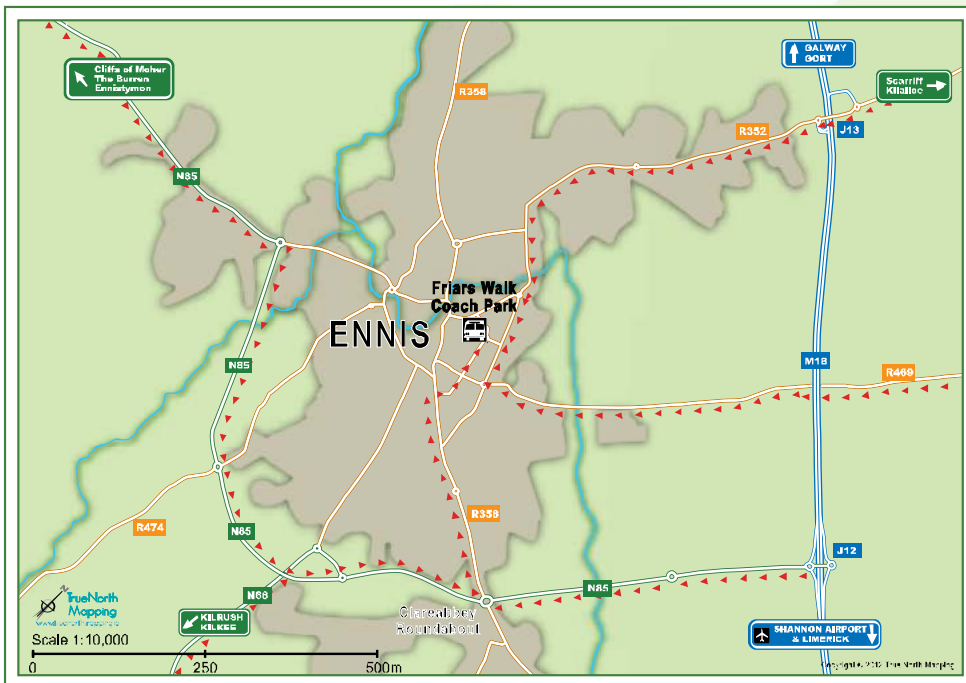

Ennis Town Council is delighted to present Friar's Walk Coach Park. With 14 spaces and many facilities on site it has the advantage of easy access from the M18 Motorway and a drop off pick up bus shelter 100m from the town centre.

Ennis is a vibrant historical town with many shops to explore, restaurants and pubs to sample and nightlife to enjoy all a short walk away.

- **14 COACH PARKING SPACES**
- **WATER SUPPLY FOR COACH WASHING**
- **WASTE WATER DISPOSAL FACILITIES (TOILET DROP)**
- **24 HOUR CCTV MONITORING**
- **DRIVERS LOUNGE IN THE TEMPLE GATE HOTEL WITH CCTV & FREE WI-FI**
- **PASSENGER DROP OFF/PICK UP FACILITY WITH BUS SHELTER**
- **100 METRES FROM ENNIS TOWN CENTRE**
- **GPS CO-ORDINATES LATITUDE: 52.843811389 / LONGITUDE: -8.97909778**

APPROACH ROADS | ENNIS

FRIAR'S WALK COACH PARK | ENNIS

Ennis, located at the centre of the county is the ideal base for visiting all the wonderful attractions such as the Cliffs of Moher, Bunnary and the Burren