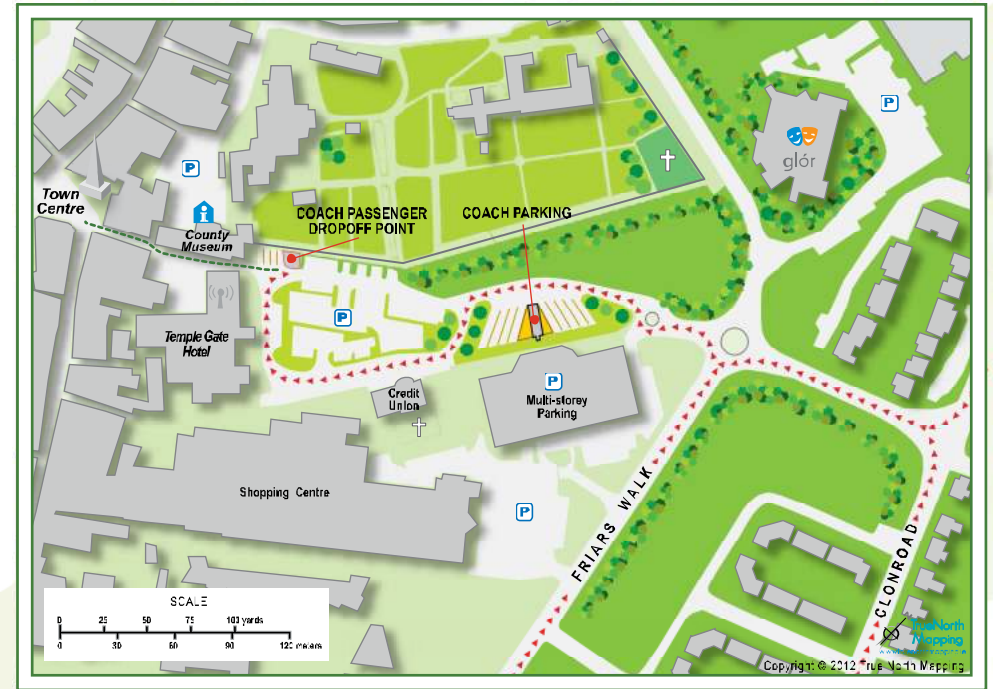

COACH WASHING AND TOILET DROP FACILITIES

PASSENGER DROP OFF/PICK UP FACILITY

Ennis Town Council is delighted to present Friar's Walk Coach Park. With 14 spaces and many facilities on site it has the advantage of easy access from the M18 Motorway and a drop off pick up bus shelter 100m from the town centre.

Ennis is a vibrant historical town with many shops to explore, restaurants and pubs to sample and nightlife to enjoy all a short walk away.

- **14 COACH PARKING SPACES**
- **WATER SUPPLY FOR COACH WASHING**
- **WASTE WATER DISPOSAL FACILITIES (TOILET DROP)**
- **24 HOUR CCTV MONITORING**
- **DRIVERS LOUNGE IN THE TEMPLE GATE HOTEL WITH CCTV & FREE WI-FI**
- **PASSENGER DROP OFF/PICK UP FACILITY WITH BUS SHELTER**
- **100 METRES FROM ENNIS TOWN CENTRE**
- **GPS CO-ORDINATES LATITUDE: 52.843811389 / LONGITUDE: -8.97909778**

APPROACH ROADS | ENNIS

FRIAR'S WALK COACH PARK | ENNIS

Ennis, located at the centre of the county is the ideal base for visiting all the wonderful attractions such as the Cliffs of Moher, Bunnary and the Burren

GPS CO-ORDINATES:

LATITUDE: 52.843811389 / LONGITUDE: -8.97909778

24 HOUR CCTV MONITORING & WI-FI

Drivers can rest and monitor the Coach Park on screen from the Driver's Lounge area in the Temple Gate Hotel - a charming, family owned and run hotel in the heart of Ennis.