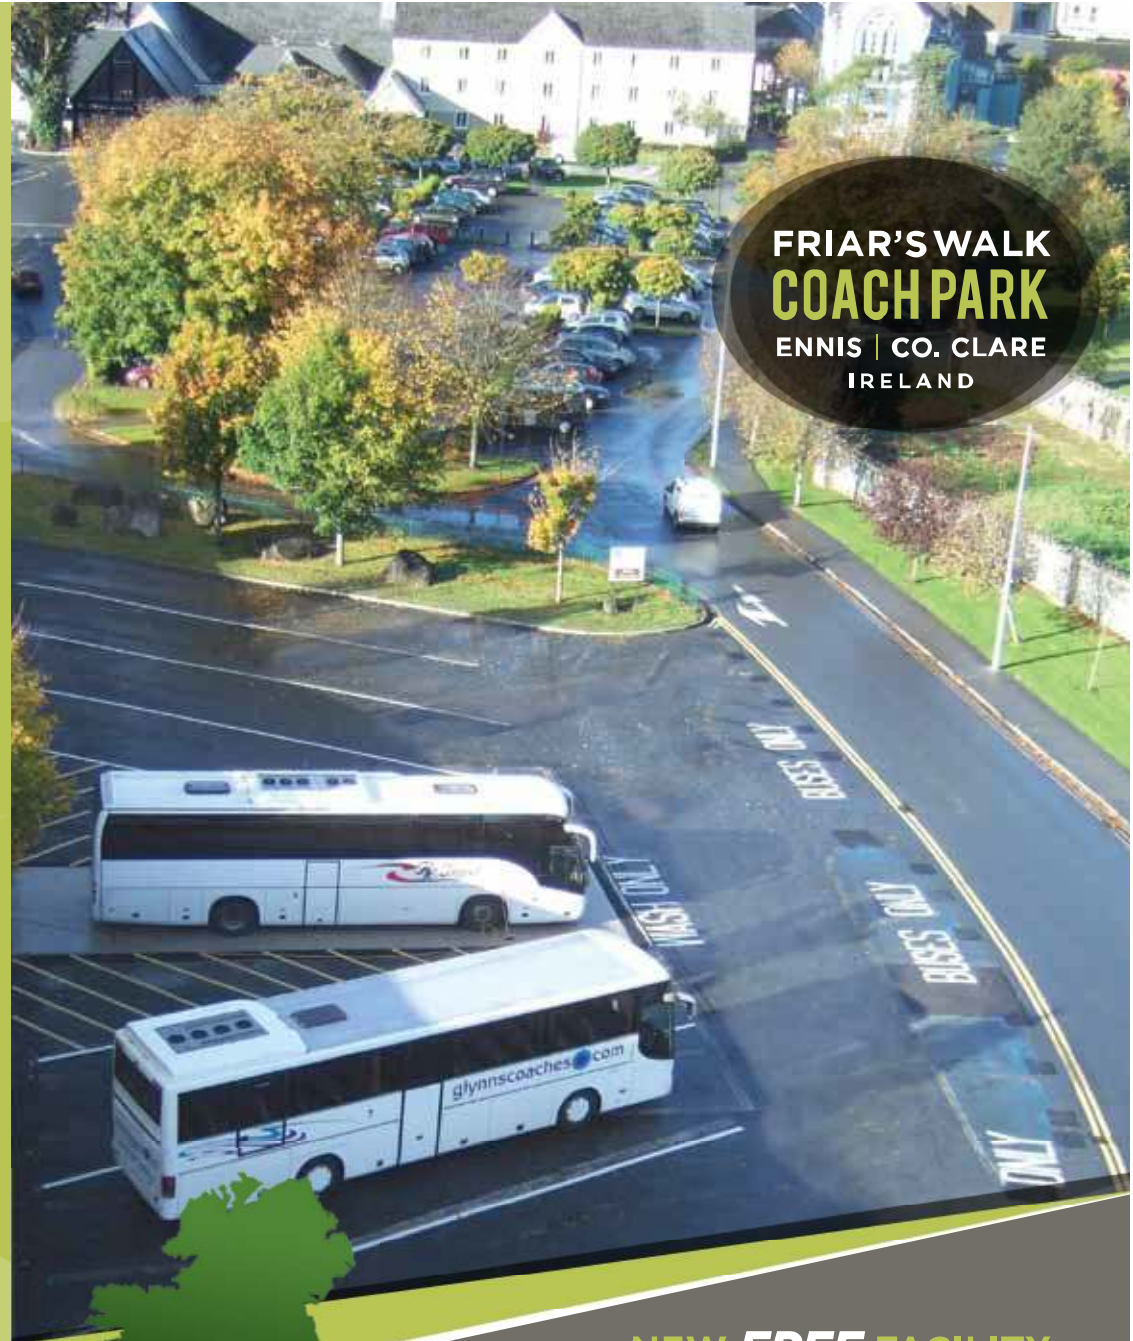

**FRIAR'S WALK
COACH PARK**
ENNIS | CO. CLARE
IRELAND